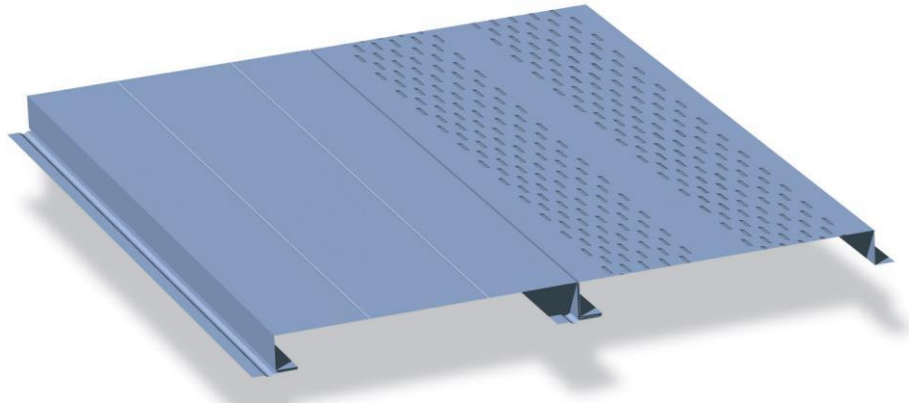

# Flush Panel

Flush Panel is a soffit, fascia and wall panel that is coated in colors matching Tremco's standing seam systems. The end result is assurance of exact color match between roof system, soffit, fascia and wall panels.

Flush Panel